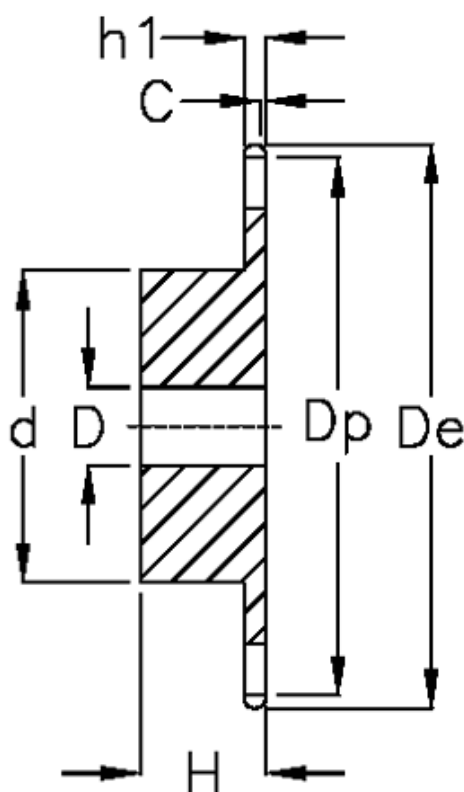

Article number: 616081008015

Description: Sprocket 16 B-1 Z=15 simplex  
predrilled, Rustfast

## Measures

C = 2.5  
d = 92  
D = 16±0,5  
De = 133  
Dp = 122.17

For chain size = 1" x 17,02 mm

For chain type = 16 B-1

H = 40

h1 = 16.2

Number of teeth = 15